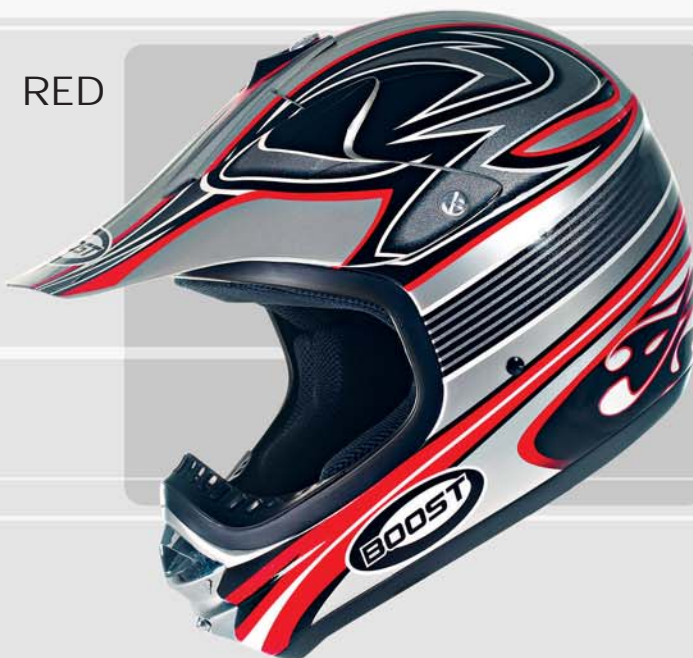

◀ BOOST HELMETS ▶

"MX XP 01"

HOMOLOGATED

BLUE

RED

BLUE AND YELLOW

ORANGE

**INJECTED RESIN CROSS HELMET.**  
Perfect for sport, safety, comfort & design  
Sizes XS to XL.

XS	S	M	L	XL
53/54	55/56	57/58	59/60	61/62

Double D retention system

Nose protector

Neck protector

Anti-allergenic interior

Removable & washable interior

Two tone woven interior

Varnished decals