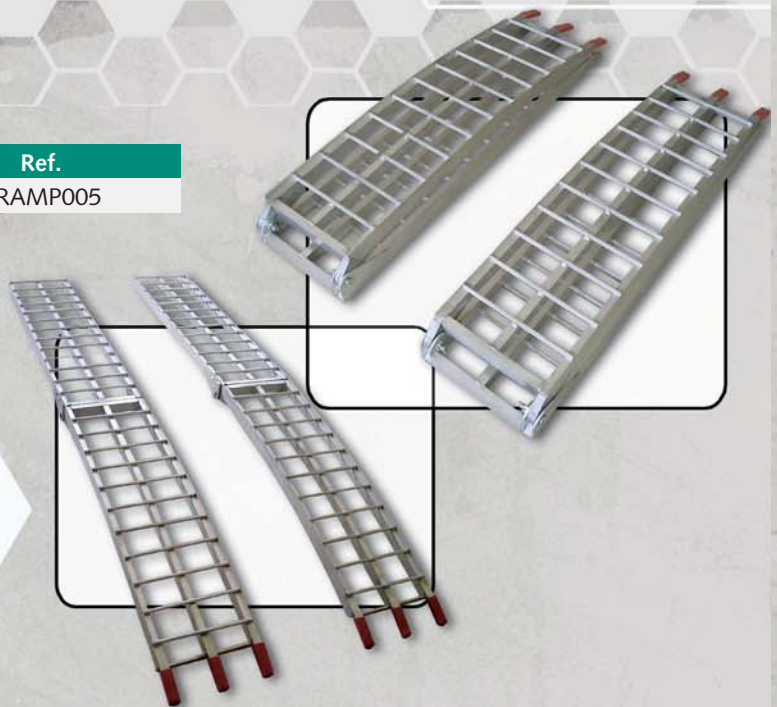

◀ RAMP 004 ▶

Ref.
RRAMP004

- Aluminium ramp for quads / bikes.
- Weight : 6,5 kg (per ramp).
- Length : 2,25 m.
- Maximum load : 330 kg (per ramp).

◀ RAMP 005 ▶

Ref.
RRAMP005

- Folding Aluminium ramp for quads / bikes.
- Weight : 7kg (per ramp).
- Length : 2,30 m.
- Length when folded : 1,15 m.
- Maximum load : 330 kg (per ramp).