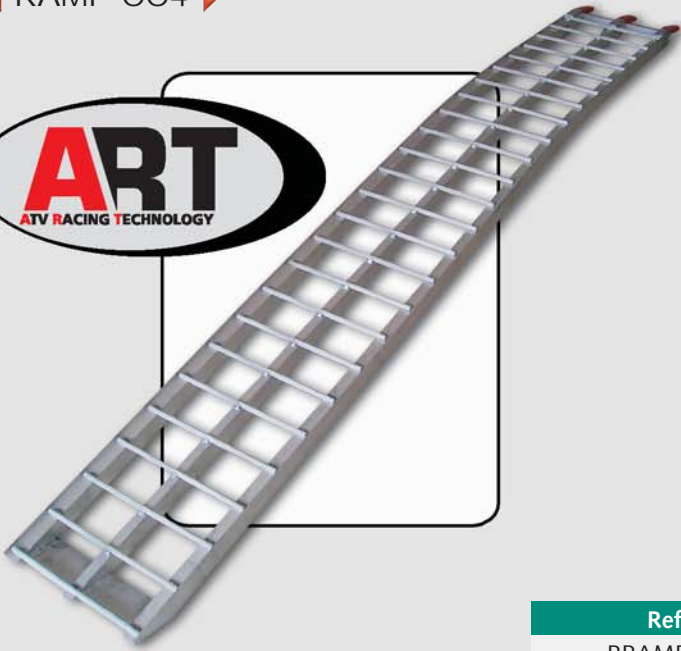

◀ RAMP 004 ▶

Ref.
RRAMP004

- Aluminium ramp for quads / bikes.
- Weight : 6,5 kg (per ramp).
- Length : 2,25 m.
- Maximum load : 330 kg (per ramp).

◀ RAMP 005 ▶

Ref.
RRAMP005

- Folding Aluminium ramp for quads / bikes.
- Weight : 7kg (per ramp).
- Length : 2,30 m.
- Length when folded : 1,15 m.
- Maximum load : 330 kg (per ramp).