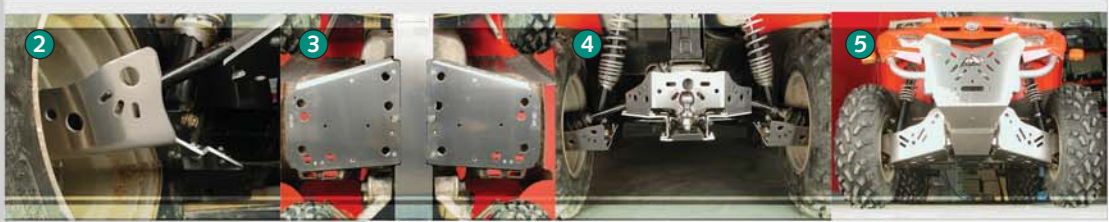

ACCESSORIES

SPECIAL PROTECTION - GRIZZLY 660 - BRUIN 250/350 - KODIAK 400/450 - OUTLANDER 400

OUTLANDER PROTECTION

OUTLANDER 400 PROTECTION	
1 Front A-Arm guards (2 pieces)	RPTB01A
2 Rear A-Arm guards (2 pieces)	RPTB02A
3 Complete skid plate (5 pieces)	RSCB01A
4 Rear skid plate	RPAB01A
5 Front bumper	RPCB02A

Aluminium
Thickness 6 mm.
Fixing kit
included

BRUIN 250/35 - KODIAK 400/450 PROTECTION

	BRUIN 250	BRUIN 350	KODIAK 400/450
1 Front A-Arm guards	RPTY07A	RPTY07A	RPTY07A
2 Rear A-Arm guards	-	-	RPTY08A
3 Complete skid plate	RSCY07A	RSCY07A	RSCY06A
4 Chainguard plate	-	RSMY08A	-

Aluminium
Thickness 4 mm.
Fixing kit
included

GRIZZLY PROTECTION

GRIZZLY PROTECTION		
1 Front A-Arm guards	thickness 6 mm	RPTY05A
2 Rear skid plate	thickness 4 mm	RSMY07A
3 Rear A-Arm guards	thickness 6 mm	RPTY06A
4 Complete skid plate	thickness 6 mm	RSMY06A

Aluminium
Thickness 6 mm.
Fixing kit
included