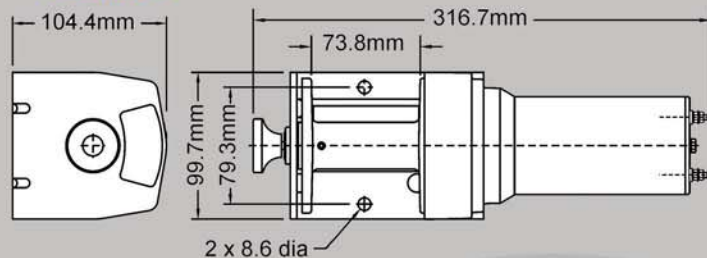

Accessories supplied with ATV 2300 & ATV 3000*

* Roller fairlead not included with the ATV 1800 winch

◀ ATV 1800 ▶

◀ ATV 2300 ▶

◀ ATV 3000 ▶

FREEDOM SWITCH WIRELESS CONTROL

Ref. : SPW O6212

- Instant "ON" & "OFF" for immediate control, no delay.
- Signal recognition up to 50 m.
- Compact shielded antenna designed for easy remote mounting.
- Plug and play components ensure quick installation.
- Sealed tough and tight for all conditions.
- Adaptable for SPW1800 / 2300 / 3000.

◀ WINCH FITTING KITS ▶ (all models)

BOMBARDIER		Reference
330 Outlander H.O. 4x4	04-	RSPW02865
400 Outlander 4x4	03-04	RSPW02865
400 Outlander Max 2x4	05-	RSPW02865
400 Outlander Max 4x4	04-	RSPW02865
500 Traxter XL 4x4	01-	RSPW02866
500 Traxter Max 4x4	03-04	RSPW02866
500 Traxter 4x4	99-03	RSPW02866
500 Traxter XL 4x4	03-05	RSPW02866
500 Quest 4x4	03-	RSPW02866
650 Quest	02-03	RSPW02866
ARCTIC CAT		Reference
300 Manual MRP 4x4	04-	RSPW02380
300 Manual 4x4	02-03	RSPW02380
375 Automatic 4x4	02-	RSPW02380
400 i Manual 4x4	02-	RSPW02380
400/400 i Manual 4x4	02-	RSPW02380
400 Automatic ACT 4x4	03-04	RSPW02380
400 Manual ACT 4x4	03-04	RSPW02380
400 Automatic 4x4	03-04	RSPW02380
400 Manual ACT MRP 4x4	04-	RSPW02380
500 4x4 2-up	05-	RSPW02873
500 i Automatic 4x4	05-	RSPW02380
500 i Manual 4x4	02-	RSPW02380
500 Automatic 4x4	02-05	RSPW02380
500 Automatic TBX 4x4	02-05	RSPW02380
500 Automatic TRV 4x4	04-	RSPW02380
500 Manual 4x4	02-05	RSPW02380
650 Automatic 4x4	05-	RSPW02873