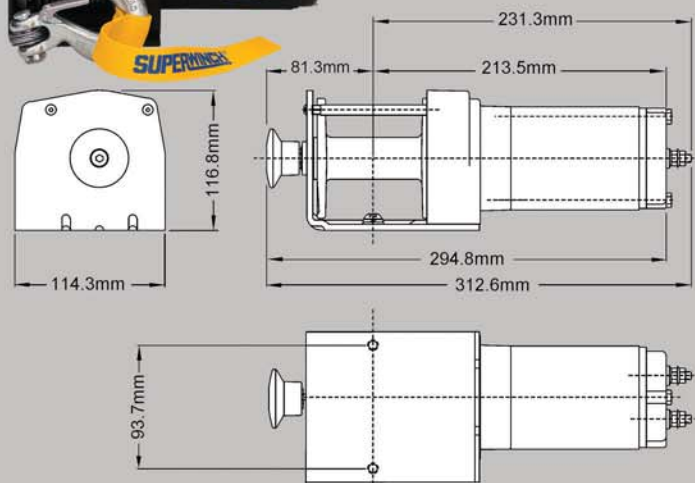

Accessories supplied with ATV 2300 & ATV 3000*

* Roller fairlead not included with the ATV 1800 winch

◀ ATV 1800 ▶

◀ ATV 2300 ▶

◀ ATV 3000 ▶

FREEDOM SWITCH WIRELESS CONTROL

Ref. : SPW O6212

- Instant "ON" & "OFF" for immediate control, no delay.
- Signal recognition up to 50 m.
- Compact shielded antenna designed for easy remote mounting.
- Plug and play components ensure quick installation.
- Sealed tough and tight for all conditions.
- Adaptable for SPW1800 / 2300 / 3000.

◀ WINCH FITTING KITS ▶ (all models)

BOMBARDIER		Reference
330 Outlander H.O. 4x4	04-	RSPW02865
400 Outlander 4x4	03-04	RSPW02865
400 Outlander Max 2x4	05-	RSPW02865
400 Outlander Max 4x4	04-	RSPW02865
500 Traxter XL 4x4	01-	RSPW02866
500 Traxter Max 4x4	03-04	RSPW02866
500 Traxter 4x4	99-03	RSPW02866
500 Traxter XL 4x4	03-05	RSPW02866
500 Quest 4x4	03-	RSPW02866
650 Quest	02-03	RSPW02866
ARCTIC CAT		Reference
300 Manual MRP 4x4	04-	RSPW02380
300 Manual 4x4	02-03	RSPW02380
375 Automatic 4x4	02-	RSPW02380
400 i Manual 4x4	02-	RSPW02380
400/400 i Manual 4x4	02-	RSPW02380
400 Automatic ACT 4x4	03-04	RSPW02380
400 Manual ACT 4x4	03-04	RSPW02380
400 Automatic 4x4	03-04	RSPW02380
400 Manual ACT MRP 4x4	04-	RSPW02380
500 4x4 2-up	05-	RSPW02873
500 i Automatic 4x4	05-	RSPW02380
500 i Manual 4x4	02-	RSPW02380
500 Automatic 4x4	02-05	RSPW02380
500 Automatic TBX 4x4	02-05	RSPW02380
500 Automatic TRV 4x4	04-	RSPW02380
500 Manual 4x4	02-05	RSPW02380
650 Automatic 4x4	05-	RSPW02873