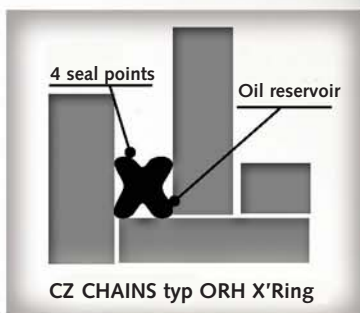

## ◀ TRANSMISSION CHAINS ▶

Tested and approved by top class riders on all types of surfaces, CZ chains are developed for use in extreme conditions.

The following ranges are available :

- **H** : Reinforced for Motocross
- **ORH** : Autolube "X" Ring.

**Maximum performance & durability.**

LINKS	420 H REINFORCED	520 H MOTOCROSS	520 O'RING ORH SUPER REINFORCED
36M	-	RCZ520H36	-
74M	-	RCZ520H74	-
78M	RCZ420H78	-	-
92M	-	RCZ520H92s	RCZ520ORH92
94M	-	RCZ520H94	RCZ520ORH94
96M	-	-	RCZ520ORH96
104M	-	RCZ520H104	RCZ520ORH104
106M	-	RCZ520H106	RCZ520ORH106
112M	-	RCZ520H112	RCZ520ORH112
114M	-	RCZ520H114	RCZ520ORH114
116M	-	RCZ520H116	RCZ520ORH116
118M	-	RCZ520H118	RCZ520ORH118
Connecting link	-	RCZ520HAT	RCZ520ORHAT