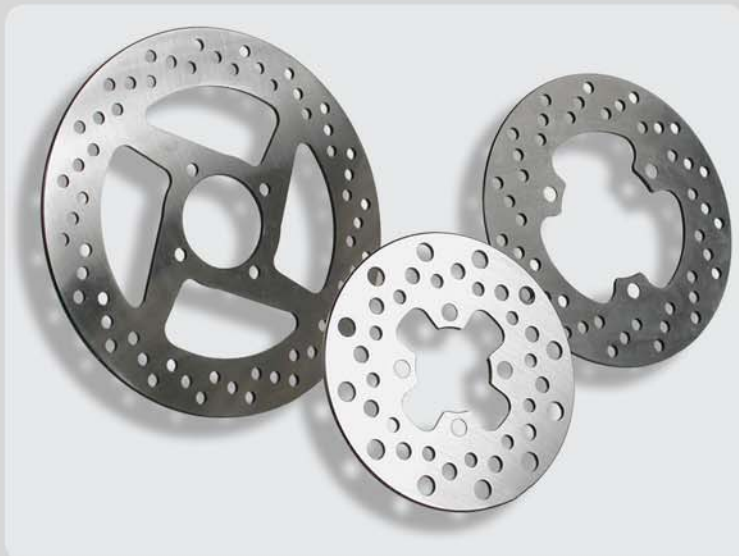

◀ WAVEY BRAKE DISCS ▶

NEW WAVEY DISC

- Stainless steel.
- Minimum weight.
- High braking coefficient.

◀ DISCS ▶

KAWASAKI		Front/Rear	Ref.
KFX 400	02-	Front	RWRP06
KFX 400	02-	Rear	RWRP02
HONDA			
TRX 250 R	88-89	Front	RWRP01
TRX 250 X	88-92	Front	RWRP01
TRX 300 EX	93-00	Front	RWRP01
TRX 400 EX	99-02	Front	RWRP01
TRX 400 EX	99-02	Rear	RWRP02
TRX 400 EX Sportrax	01-	Front	RWRP01
TRX 450 R	04-	Front	RWRP01
TRX 450 R	04-	Rear	RWRP03
SUZUKI			
LT-Z 400 quadspart	02-	Front	RWRP06
LT-Z 400 quadspart	02-	Front	RWRP02
LT-R 500 Quadracer	87-90	Front	RWRP06
YAMAHA			
YFS R 200 Blaster	03-	Front	RWRP07
YFS 200 Blaster	88-02	Rear	RWRP08
YFS R 200 Blaster	03-	Rear	RWRP08
YFM R 350 Raptor	04-	Front	RWRP07
YFM R 350 Raptor	04-	Rear	RWRP10
YFM X 350 Warrior	87-03	Front	RWRP07
YFM X 350 Warrior	87-03	Rear	RWRP09
YFZ 350 Banshee	87-04	Front	RWRP07
YFZ 350 Banshee	87-04	Rear	RWRP08
YFZ S 450	04-	Front	RWRP07
YFZ S 450	04-	Rear	RWRP10
YFM RN 660 Raptor	01-	Front	RWRP07
YFM RN 660 Raptor	01-	Rear	RWRP08
POLARIS			
Predator 500	03-	Front	RWRP04
Predator 500	03-	Rear	RWRP05