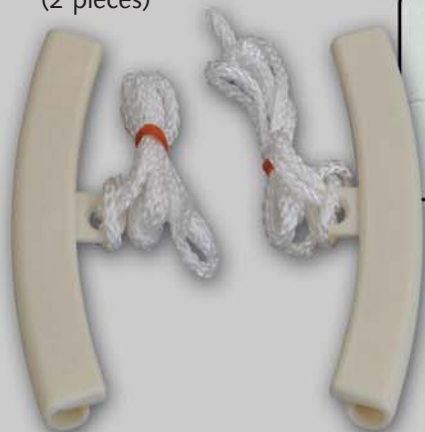

## ◀ RIM PROTECTORS ▶

(2 pieces)

Ref.

RDGHO7006

## ◀ PRESSURE CONTROLLER ▶

Ref.

RDGTH061

## ◀ PRESSURE CONTROLLER ▶

- Especially for quads.
- Measures low pressures. (<math><1\text{kg/cm}^2</math>). (<math><15\text{ PSI}</math>).

Ref.

RDGTE081-1

## ◀ TIRE REPAIR KIT C ▶

Ref.

RDGP63073

All the pieces in this kit fit into the handle. Practical & compact.