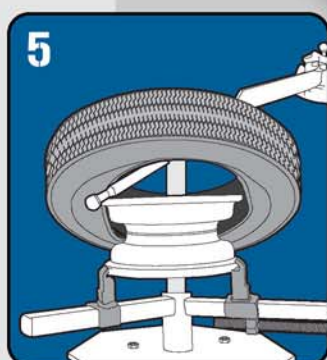

◀ PROFESSIONAL TIRE CHANGER ▶

A practical solution, quick and efficient and very economical for the change of tires from 4" to 16,5" in seconds.

NO
COMPRESSOR
REQUIRED

Ref.
RCCH22123

Mounting

Demounting

Shoe weld

4
to
16,5"