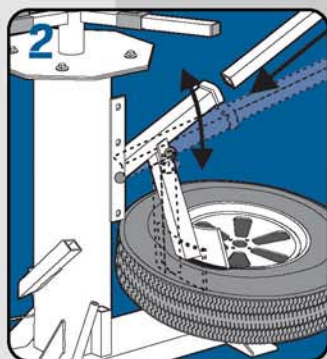

◀ PROFESSIONAL TIRE CHANGER ▶

A practical solution, quick and efficient and very economical for the change of tires from 4" to 16,5" in seconds.

NO
COMPRESSOR
REQUIRED

Ref.
RCCH22123

Mounting

Demounting

Shoe weld

4
to
16,5"