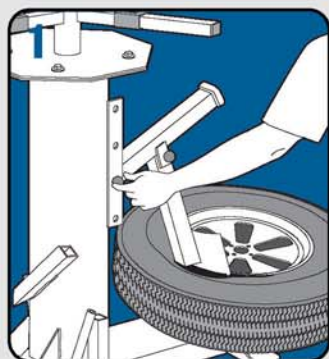

◀ PROFESSIONAL TIRE CHANGER ▶

A practical solution, quick and efficient and very economical for the change of tires from 4" to 16,5" in seconds.

NO
COMPRESSOR
REQUIRED

Ref.
RCCH22123

Mounting

Demounting

Shoe weld

4
to
16,5"