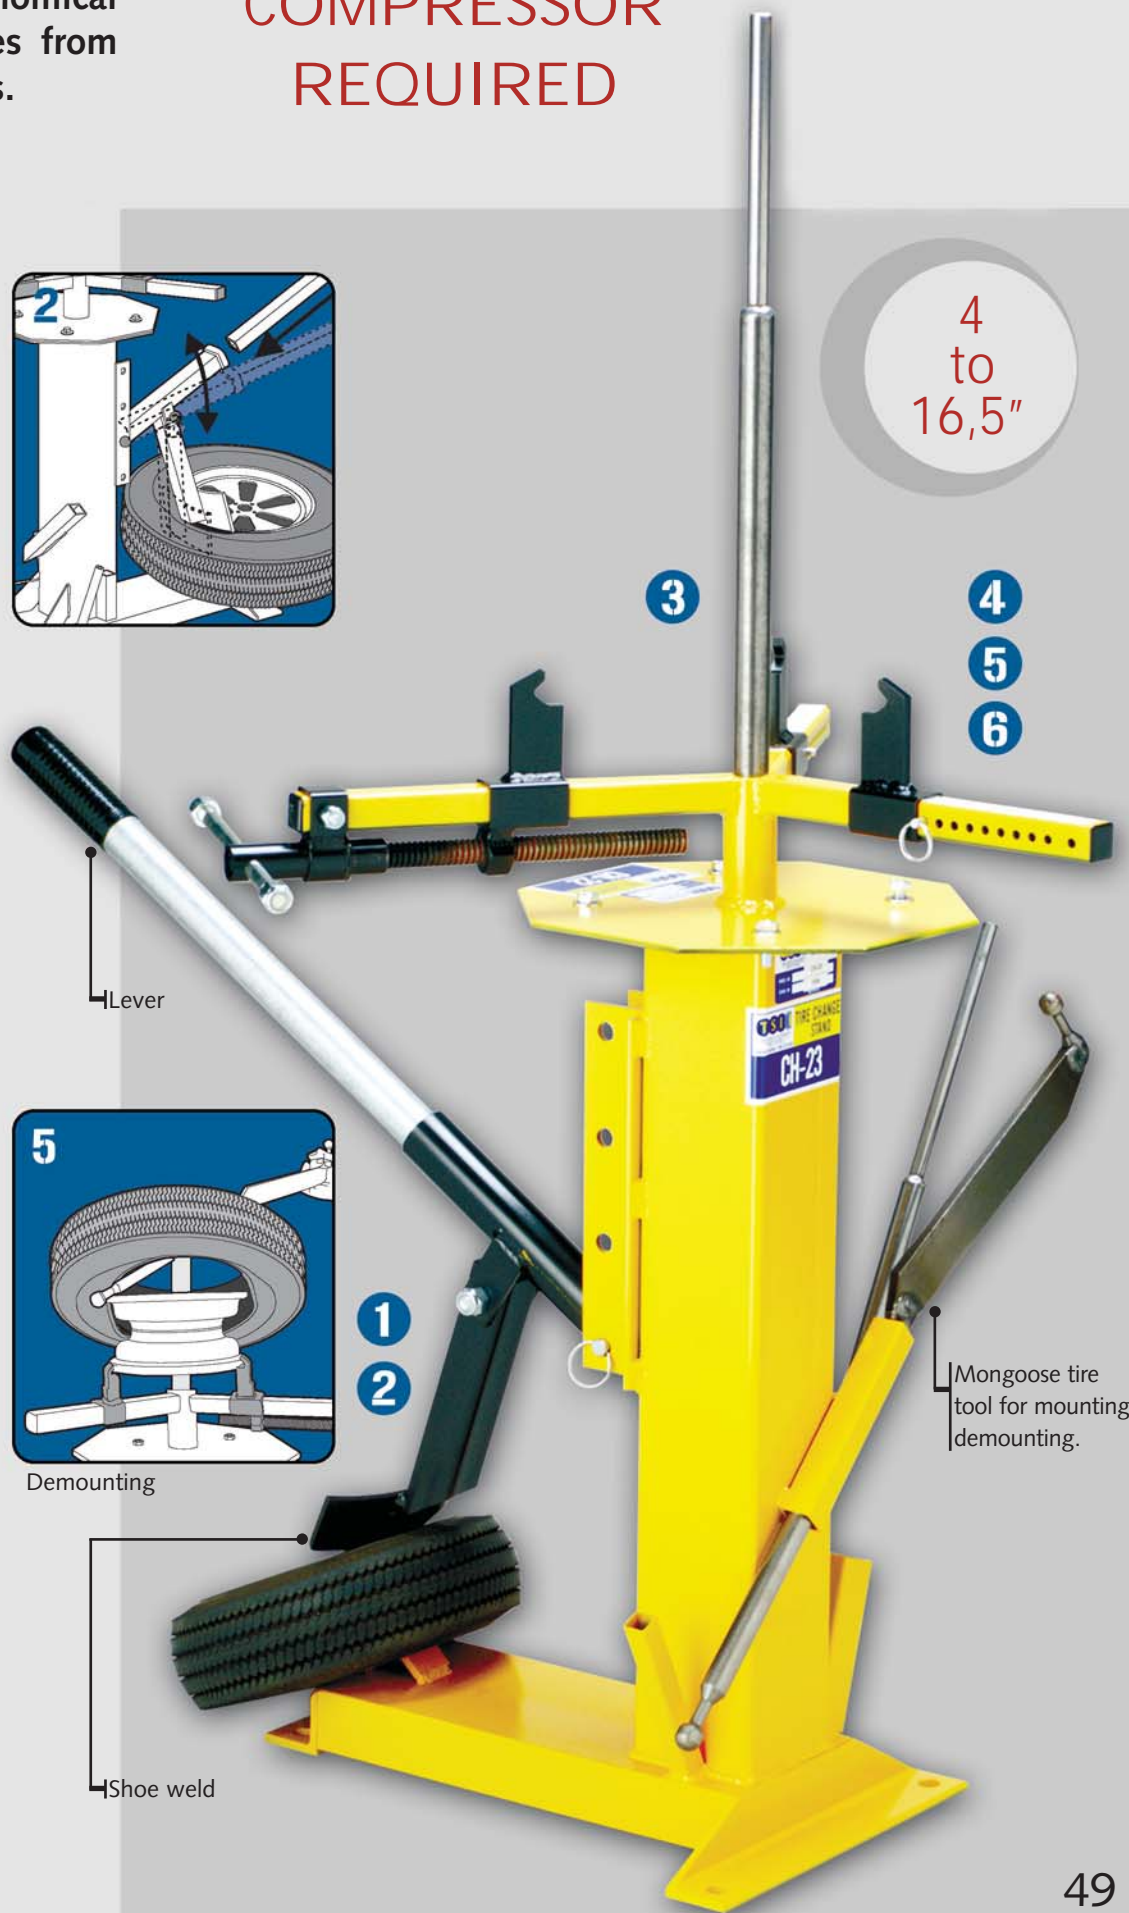

◀ PROFESSIONAL TIRE CHANGER ▶

A practical solution, quick and efficient and very economical for the change of tires from 4" to 16,5" in seconds.

NO
COMPRESSOR
REQUIRED

Ref.
RCCH22123

Mounting

Demounting

Shoe weld

4
to
16,5"