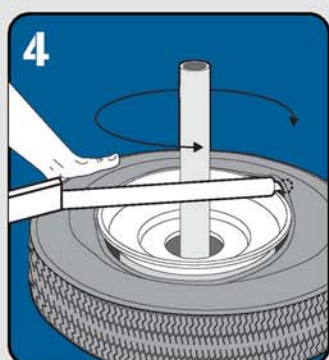

◀ PROFESSIONAL TIRE CHANGER ▶

A practical solution, quick and efficient and very economical for the change of tires from 4" to 16,5" in seconds.

NO
COMPRESSOR
REQUIRED

Ref.
RCCH22123

Mounting

Demounting

Shoe weld

4
to
16,5"