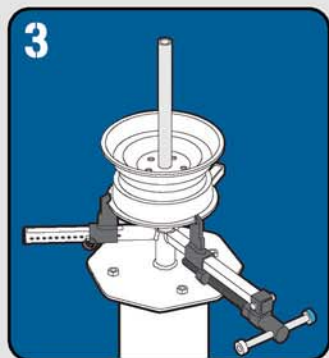

◀ PROFESSIONAL TIRE CHANGER ▶

A practical solution, quick and efficient and very economical for the change of tires from 4" to 16,5" in seconds.

NO
COMPRESSOR
REQUIRED

Ref.
RCCH22123

Mounting

Demounting

Shoe weld

4
to
16,5"